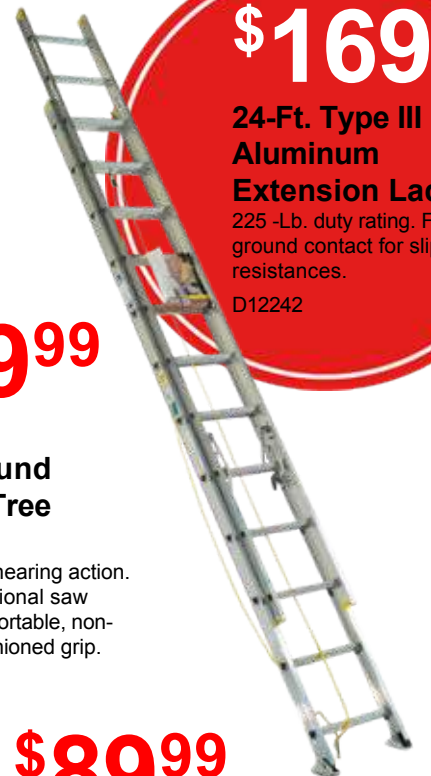

12-Ft. Compound Action Tree Pruner

Pass-thru shearing action. 15" conventional saw blade. Comfortable, non-slip 28" cushioned grip.

3831353841