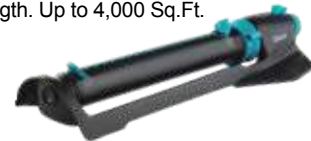

Scotts Winterizer 5,000 SF  
 15,000 SF - ~~\$39.99~~  
 S38605 S38615

**\$24<sup>99</sup>**

Gilmour Sprinkler, Polymer Body. Adjustable Width and Length. Up to 4,000 Sq.Ft.  
 3441126053

**\$29<sup>99</sup>**