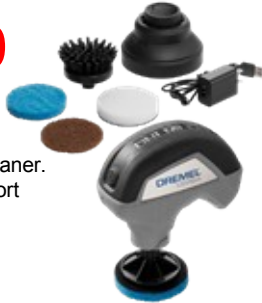

\$12⁹⁹

100-Ft. Strait-Line Chalk Reel

Easy fill and lock top features a large, 1/4-turn locking top for quick chalk fill and easy access to reel internals.

4252693686

\$9⁹⁹

20-Pc. Home & Garage Organizers

Home and garage organizer hooks for any storage problem. Rust-resistant, zinc plated steel with no-mar vinyl coating.

5127626

\$24⁹⁹

8-Pc. Speedbor Spade Bit Set

Patented micro-groove cutting edge and spurs produce a smoother hole finish. Durable rubber-sided case.

2472106359

\$19⁹⁹

30-Pc. Fastener Drive Set

Includes 4 magnet nutsetters, 21 contractor grade insert bits, and 4 double-end power bits.

8591164268

\$14⁹⁹

18-In. Snow Broom w/Ice Scraper

Removes snow piled on vehicle roof, hood, trunk or windshield. 18" wide broom head on one end and a built-in ice scraper on the other. 30" to 49" telescoping pole.

8365280789

\$79⁹⁹

4-Gal. 5.5 HP Wet/Dry Vacs

Includes 8' x 1.5" hose, (3) 1.5" extension wands, 12" floor nozzle, dual surface nozzle, gulper nozzle, crevice tool, round brush, tool storage basket, foam sleeve, cartridge filter, and filter bag.