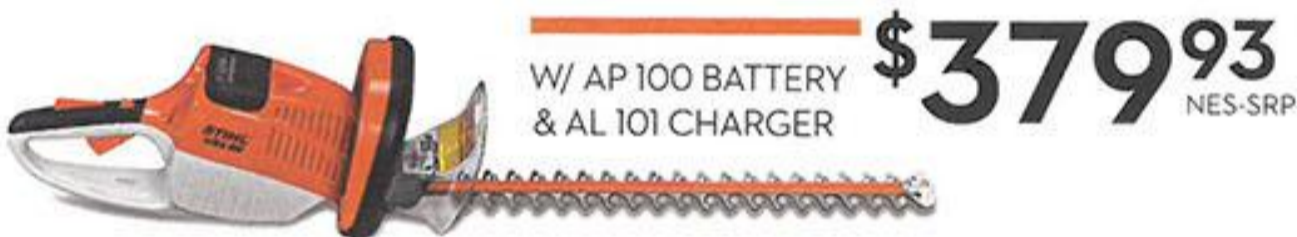

HSA 66 BATTERY-POWERED HEDGE TRIMMER

W/ AP 100 BATTERY & AL 101 CHARGER **$379⁹³** NES-SRP

Part of the AP Battery Series, the HSA 66 runs on the same universal battery as other AP products and features an optimized blade geometry and diamond-ground blades for clean cuts.

BGA 85 BATTERY-POWERED HANDHELD BLOWER

W/ AP 300 BATTERY & AL 300 CHARGER **$509⁹³** NES-SRP

The BGA 85 is part of the AP Battery Series and combines excellent blowing power that is quiet, clean and lightweight.