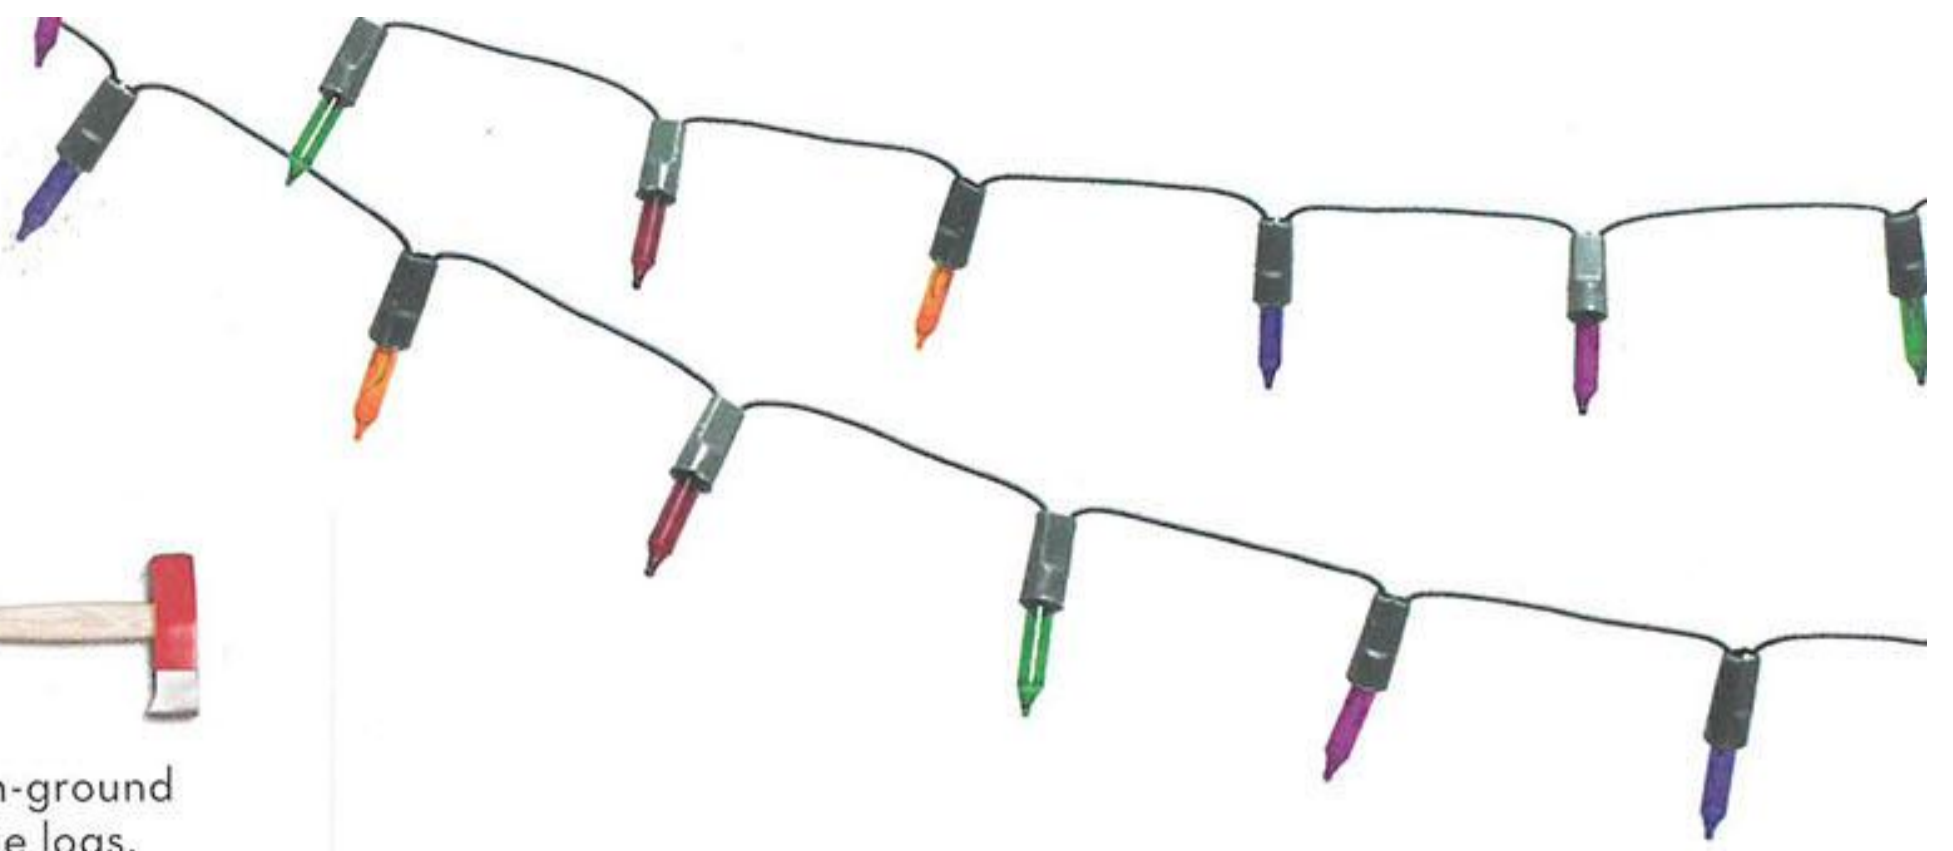

WOODCUTTER SPLITTING MAUL

A durable drop-forged steel head and precision-ground edge - ideal for driving wedges or splitting large logs.

PL 5 LOPPER

Strong, lightweight lopper with tubular steel handles and contoured grips for comfortable use.

PL 40 LOPPER

Large, 32" aircraft aluminum handles provide pruning leverage to higher tree branches.

HEAVY DUTY HEDGE SHEAR

Corrosion-resistant, cold forged steel 8.5" blades provide strength for all types of trimming and sculpting.

PA 20 SPLITTING HATCHET

Premium ash handle, oversized neck and fine-tuned balance - ideal for creating kindling and general use.

PROFESSIONAL SPLITTING MAUL

An extra-large striking face designed to reduce misses and improve splitting performance.

LOG PEAVEY 42"

Ideal for turning heavy logs, and features a steel spike for greater control over movement.

CANT HOOK 42"

Features a heavy-duty body designed to grip and move logs in a wide range of sizes.

LOG STAND

Connects to a cant hook or log peavey for easy elevation while cutting.

The STIHL name stands for more than power tools. It stands for hard work, American-built pride and the support of independent businesses across the country. If that sounds like something you'd like to display, then look no further than STIHL OUTFITTERS™ for officially licensed caps, shirts, jackets and accessories. Order online and ship directly to your home at STIHLusa.com