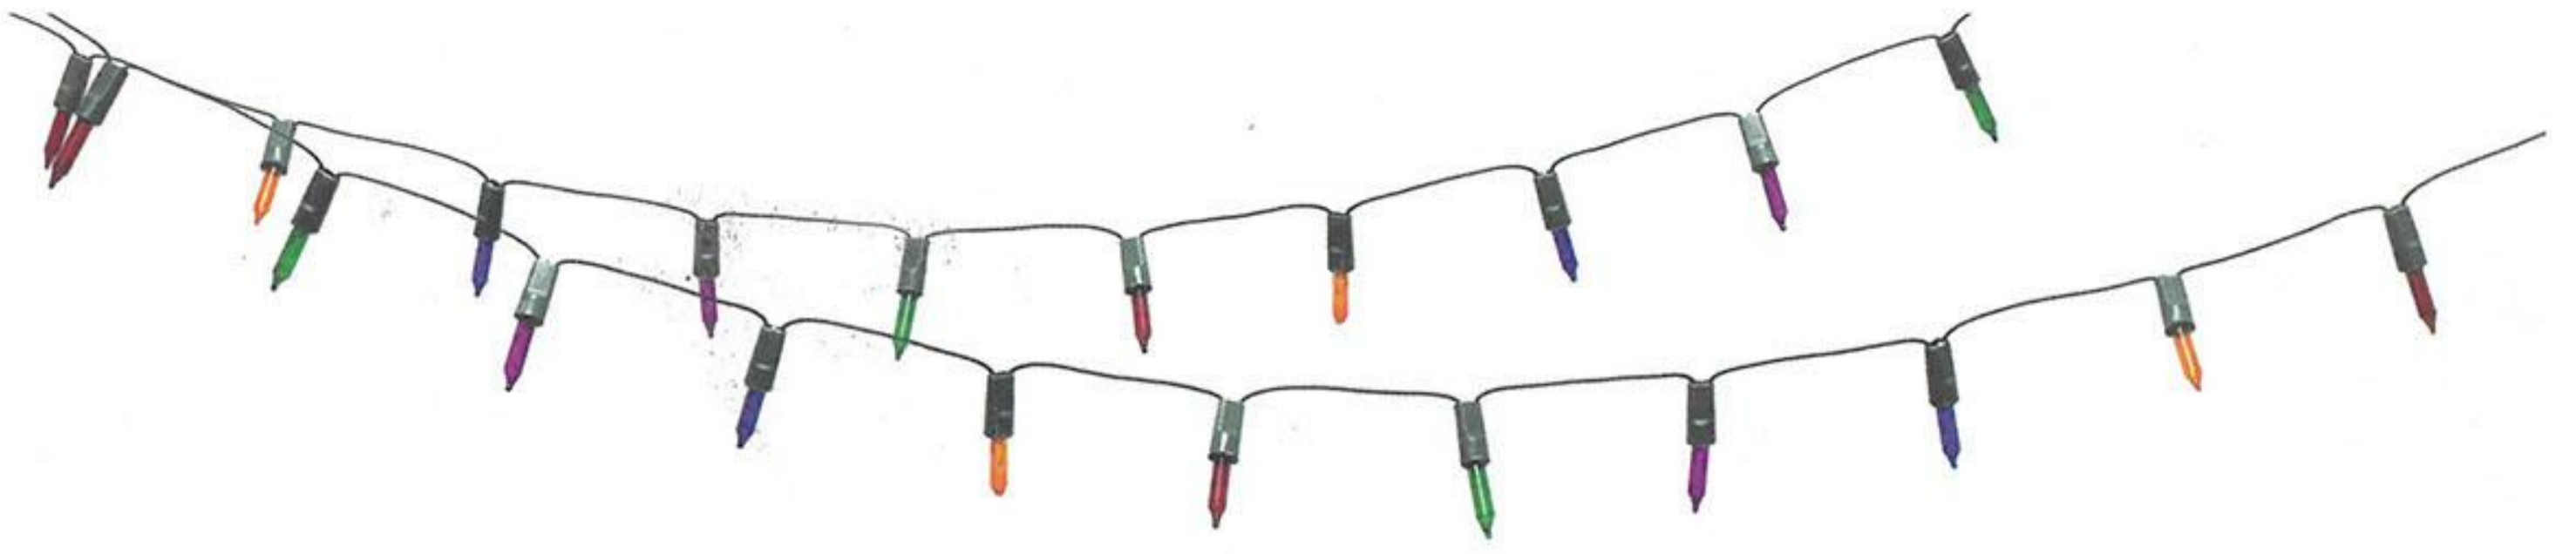

**HARD TO WRAP.
EASY TO GIVE.**